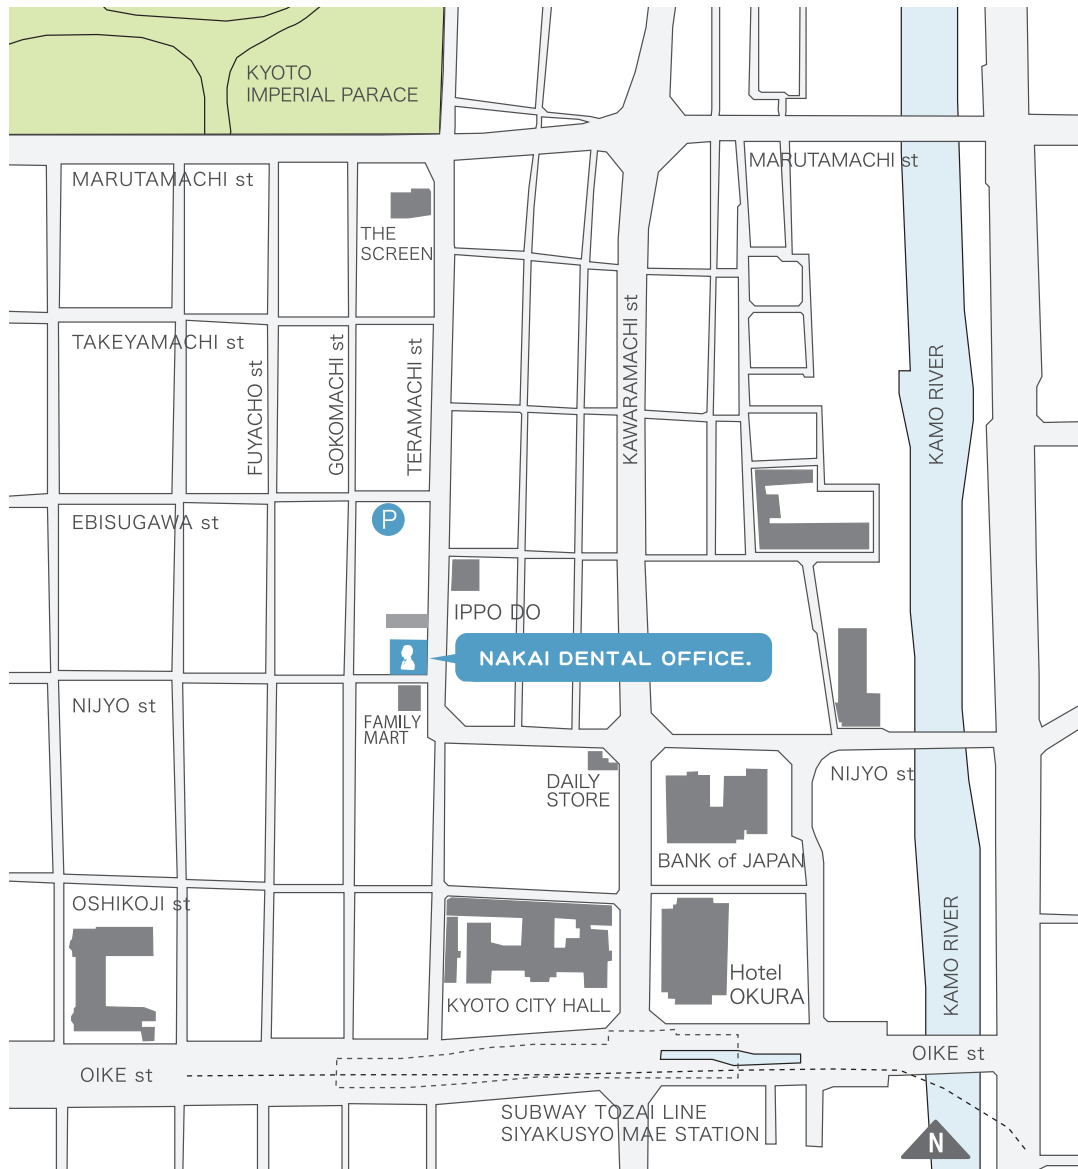

Office Hours

Mon,Tue 9:00 – 13:00 14:00 – 19:00
Wed,Fri 9:00 – 13:00 14:00 – 18:00
Sat 9:00 – 12:30
Closed on Thursday(occasionally), Sunday and National Holidays

Address

724-1 Youhoujimaechō, Teramachi Nijo Agaru, Nakagyo-ku, Kyoto 604-0916
Tel +81-(0)75-252-1020
Fax +81-(0)75-252-1021
URL <http://www.ndo-kyoto.jp>
E-mail info@ndo-kyoto.jp

Access

Kyoto Metro Tozai line Kyotoshiyakushomae Sta. Exit 11, 3 minutes walk

Car Parking NO.1,NO.2